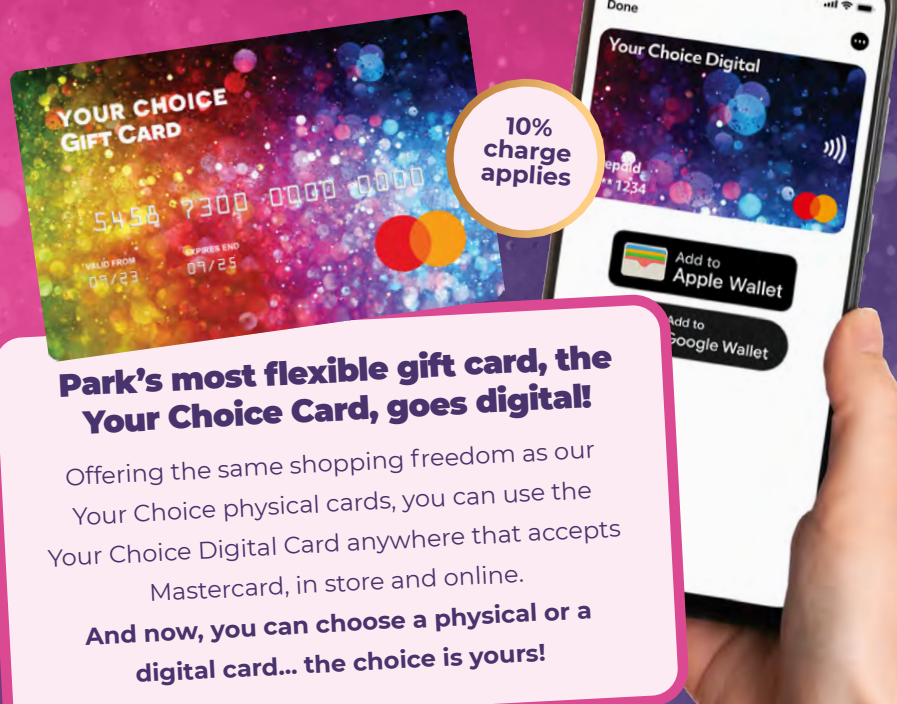

# Exchange

your Love2shop card for an e-gift card!

Get more from your Love2shop Gift Card when you exchange it for an e-Gift Card to shop with all these brands and many others, too.

Go to [Love2shop.co.uk](http://Love2shop.co.uk) to activate your card and click 'Exchange'.

\* 5% fee applies

**Want Shopping Freedom?  
Now, Your Choice is  
better than ever...**

**Park's most flexible gift card, the  
Your Choice Card, goes digital!**

Offering the same shopping freedom as our  
Your Choice physical cards, you can use the  
Your Choice Digital Card anywhere that accepts  
Mastercard, in store and online.

**And now, you can choose a physical or a  
digital card... the choice is yours!**

£25 Your Choice Gift Card  
**Code 5890**

£300 Your Choice Gift Card  
**Code 5895**

£150 Your Choice Digital Gift Card  
**Code 2676**