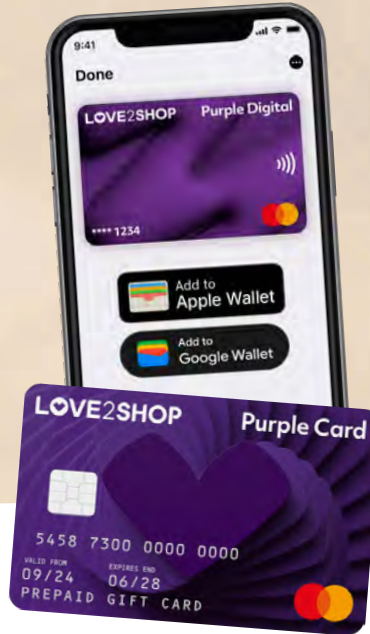

Choose your Purple Card Experience

Days Out

The Purple Card is more than just a super-powerful shopping card. It's an amazing card that gives families many options to plan days out together.

From theme parks to spa sessions, gourmet tasting experiences to driving days, and even more adventurous pursuits like skydiving, there's something for everyone.

Dine Out

You already know that the Purple Card is an amazing Christmas shopping card, but did you know it's also your ticket to wonderful dining out experiences?

No matter your taste, or budget, there are over 3,000 incredible restaurants, pubs & bistros to choose from.

See full list of brands on our website

RED LETTER DAYS

SEALIFE

LOVE theatre

iFLY
INDOOR SKYDIVING

LEGO
WINDSOR RESORT

TOBY
CARVERY
HOME OF
THE ROAST

MARSTON'S

Nando's

Harvester