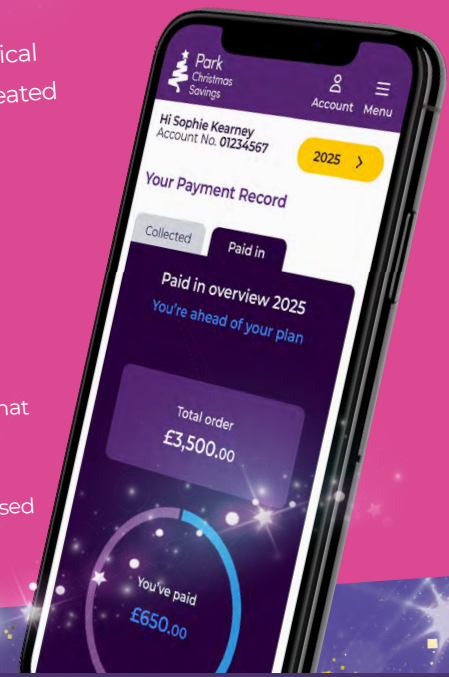

Now, get ready for an exciting year ahead! We've added some fantastic new brands you've been asking for, including Smyths. We're also thrilled to announce that the Purple Card and Your Choice Card are now available digitally, making it even easier for you and your customers to shop straight from their smartphones.

## But that's not all – 2025 is bringing you the brand-new Park Agent App!

We know how much effort you put into running a successful Park agency to make Christmas truly magical for your customers. To make your job easier, we've created this app just for you – say goodbye to those messy spreadsheets. **Whoo hoo!**

**With the new Park Agent App, you'll be able to:**

- Track all customer payments
- View each customer's progress at a glance
- Monitor what you've collected from customers and what you've paid in
- Share the digital catalogue with your customers
- Log which payment methods your customers have used
- Customer care is just a click away